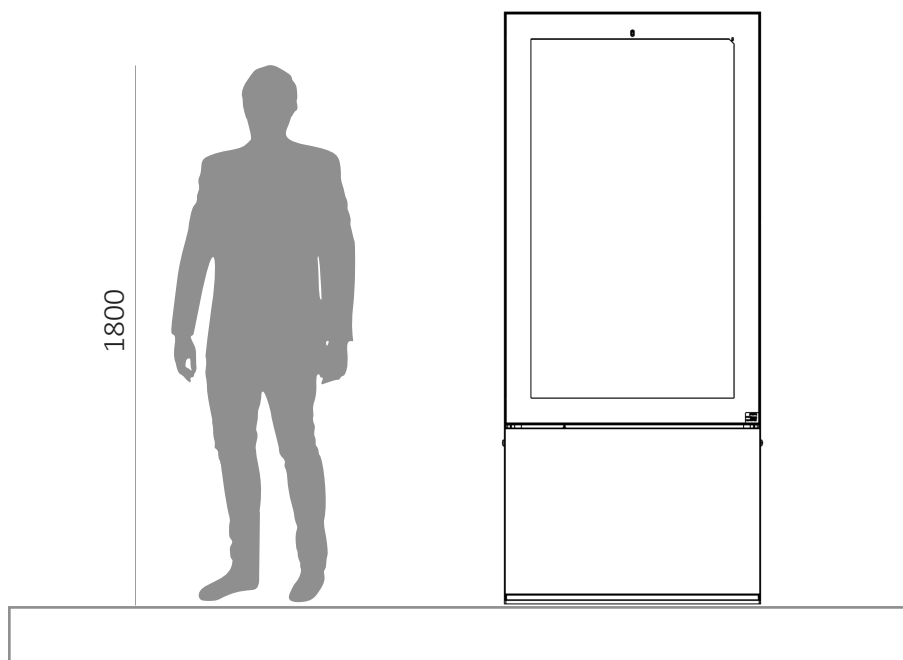

MECHANIC SPECIFICATIONS

(Measures in mm)

HEIGHT	2000
WIDTH	865
DEPTH	150
BASE HEIGHT	605
BASE WIDTH	865
BASE DEPTH	150
WEIGHT (KG)	~ 170
DOUBLE SIDED DEPTH	865
DOUBLE SIDED BASE DEPTH	150
DOUBLE SIDED WEIGHT (KG)	~ 340

PACKAGING SPECIFICATIONS

(PALLET)

HEIGHT	2150
WIDTH	800
DEPTH	1200
WEIGHT (KG)	~ 185
DOUBLE SIDED WEIGHT (KG)	~ 355
UNIT PER PACKAGING	1 MAX

imecon
IMON